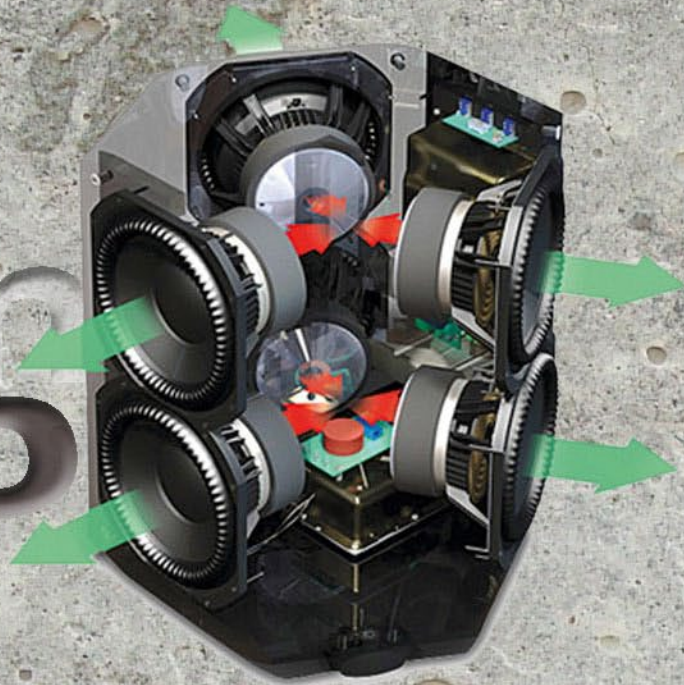

THE MOST POWERFUL
SUBWOOFER IN THE
WORLD... PERIOD.

Paradigm
SUB TWO

4,500 HUNDRED WATTS
SIX 10 INCH WOOFERS
FREQUENCY FLAT TO 12HZ

BIG WOOFER Paradigm®

SUB TWO

■ We all know, the bigger the woofer, the bigger the bark. Well Paradigm is changing that belief. By using six multiple drivers, in this case either an 8" in the SUB 1 or a 10" driver in the SUB 2, and implementing a very long throw: 1.5" inches, Paradigm has created a woofer of epic proportions.

BIG WOOFER

The numbers speak for themselves: The SUB 2 performance is unbelievable... Output: 112 dB at 10 Hz, 126 dB at 60 Hz (in room). Connected to a 240-volt line, the SUB 2 delivers 4,500 watts of continuous power. Talk about bringing your music, movies and neighborhood to life! The SUB 1 is no slouch either, delivering 1,700 watts of continuous power and fielding six 8" woofers.

Paradigm Sub Two woofer basket. Paradigm builds all their own drivers in-house in Canada. Note air-cooling pathways.

Stop by and have a listen to the SUB 1 or SUB2, regarded as one of the "top dogs" in subwoofers.