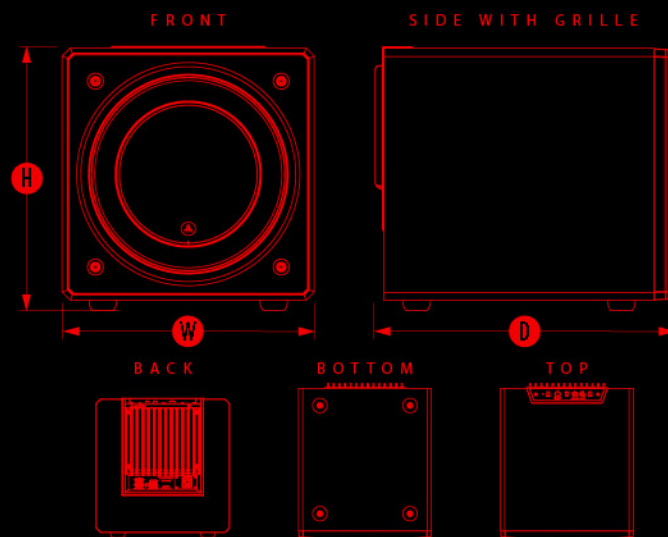

E-SERIES

SPECIFICATIONS: E-110

ENCLOSURE TYPE SEALED
FREQUENCY RESPONSE (ANECHOIC) 25 - 116 Hz (± 1.5 DB)
-3 DB AT 23 Hz / 120 Hz
-10 DB AT 18 Hz / 165 Hz
EFFECTIVE PISTON AREA (SD) 58.78 SQ IN / 0.0379 SQ M
EFFECTIVE DISPLACEMENT 131 CU IN / 2.1 L
AMPLIFIER POWER 1200 W RMS SHORT-TERM\
WIDTH (W) 13.5 IN / 343 MM
HEIGHT (H) 14.24 IN / 362 MM
DEPTH (D) 16.51 IN / 419 MM
NET WEIGHT 52.7 LB / 23.9 KG

NOTE: Illustration may not be to scale.

SPECIFICATIONS: E-112

ENCLOSURE TYPE SEALED
FREQUENCY RESPONSE (ANECHOIC) 22 - 118 Hz (± 1.5 DB)
-3 DB AT 21 Hz / 120 Hz
-10 DB AT 17 Hz / 153 Hz
EFFECTIVE PISTON AREA (SD) 84.4 SQ IN / 0.0545 SQ M
EFFECTIVE DISPLACEMENT 235 CU IN / 3.9 L
AMPLIFIER POWER 1500 W RMS SHORT-TERM
INSTALLATION HEIGHT RECOMMENDED
WIDTH (W) 16.23 IN / 412 MM
HEIGHT (H) 15.5 IN IN / 394 MM
DEPTH (D) 18.39 IN / 467 MM
NET WEIGHT 73.5 LB / 33.3 KG